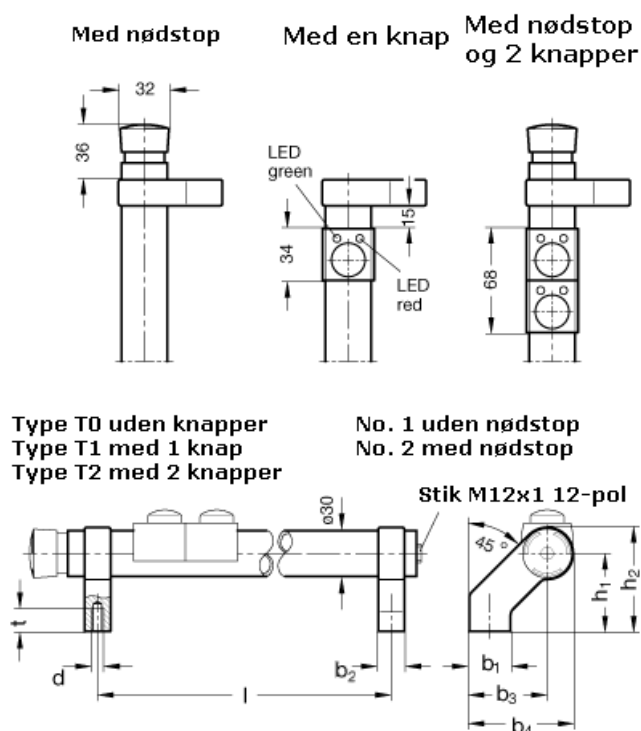

Article number: 201025030022

Description: E+G Tubular handles with switches  
GN 332-300-EL-T2-2

## Measures

b1 = 27	t = 15
b2 = 17	
b3 = 51	
b4 = 68	
d = M 8	
h1 = 51	
h2 = 68	
l = 300	